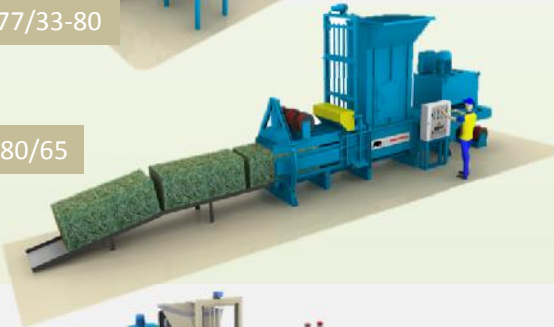

All Kind Of Balers, All Kind Of Solutions Todo Tipo De Balas, Para Todo Tipo De Soluciones

H-78/35 DP

From 44 lb (20 Kg) up to 88 lb (40 Kg)

Wire / PP twine
Alambre / Cuerda

H-77/33-80

Up to 88 lb (40 Kg)

Sleeve
Saco

Up to 88 lb (40 Kg)

Strapping
Fleje

H-80/65

Up to 880 lb (400 Kg)

Wire / PP twine
Alambre / Cuerda

Up to 880 lb / (400 Kg)

Sleeve
Saco

Strapping
Fleje

Up to 1,763 lb / (800 Kg)

Wire / PP twine
Alambre / Cuerda

H-200/3000 + CROSPAC

Up to 1,763 lb / (800 Kg)

Wire / PP twine
Alambre / Cuerda

H-150/3000

Up to 880 lb / (400 Kg)

Sleeve
Saco