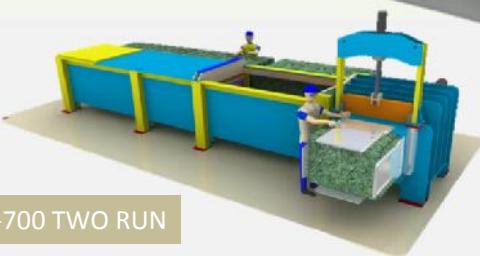

Up to 1,763 lb / (800 Kg)

Wire / PP twine
Alambre / Cuerda

H-200/3000 + CROSPAC

Up to 1,763 lb / (800 Kg)

Wire / PP twine
Alambre / Cuerda

H-150/3000

Up to 880 lb / (400 Kg)

Sleeve
Saco

Up to 880 lb (400 Kg)

Strapping / Wire
Alambre / Cuerda

MP-700 TWO RUN

PRODUCTS / PRODUCTOS

Lucerne, Straw, Rice Husk, Dehydrated Sugar Beet Pulp & Sugar Cane Bagasse, Cotton Stalk, Corn Bagasse, Olive Trees Pruning & Vine.....