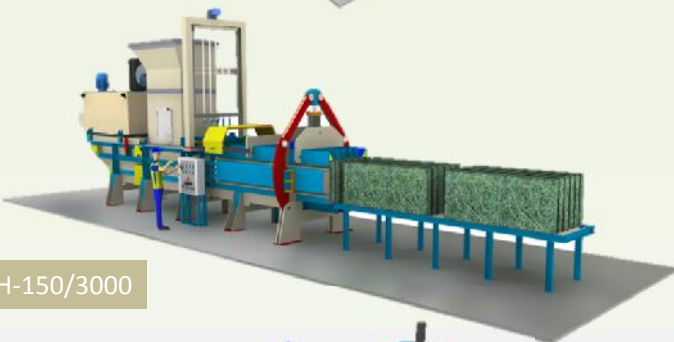

Up to 1,763 lb / (800 Kg)

Wire / PP twine
Alambre / Cuerda

H-200/3000 + CROSPAC

Up to 1,763 lb / (800 Kg)

Wire / PP twine
Alambre / Cuerda

H-150/3000

Up to 880 lb / (400 Kg)

Sleeve
Saco

Up to 880 lb (400 Kg)

Strapping / Wire
Alambre / Cuerda

MP-700 TWO RUN

PRODUCTS / PRODUCTOS

Lucerne, Straw, Rice Husk, Dehydrated Sugar Beet Pulp & Sugar Cane Bagasse, Cotton Stalk, Corn Bagasse, Olive Trees Pruning & Vine.....